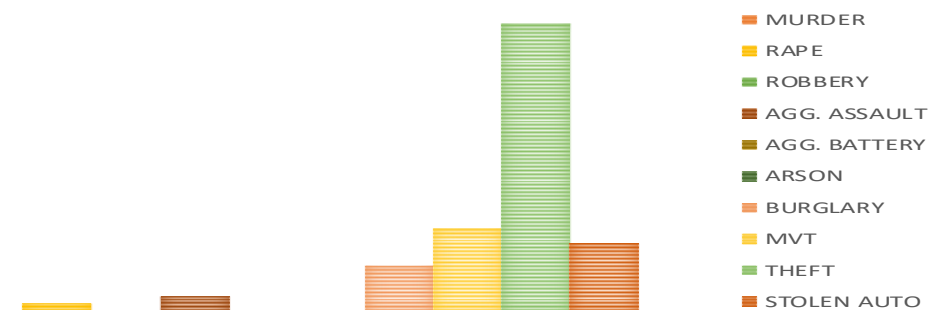

WEEK 21   MAY 17 - 23

DISTRICTS	2020	2019	Total Chng	2020	2019	Total Chng	2020	2019	Total Chng	2020	2019	Total Chng
PART 1 CRIMES	DISTRICT 1			DISTRICT 2			DISTRICT 3			DISTRICT 4		
Murder	0	1	-100%	0	0	N/A	1	0	NC	1	0	NC
Rape	1	3	-67%	1	0	NC	1	1	N/A	0	1	-100%
Robbery	4	5	-20%	0	5	-500%	3	4	-25%	2	7	-71%
Aggravated Assault	23	9	156%	6	21	-71%	20	11	82%	19	24	-21%
Aggravated Battery	1	1	N/A	0	0	N/A	2	0	NC	0	1	-100%
Arson	0	1	-100%	0	0	N/A	0	2	-200%	3	1	200%
Burglary	16	14	14%	5	8	-38%	15	22	-32%	12	26	-54%
Theft/ From Vehicle	35	66	-47%	27	31	-13%	38	50	-24%	24	52	-54%
Theft/ Other	104	103	1%	39	30	30%	61	49	24%	43	45	-4%
Auto Theft	31	45	-31%	17	16	6%	31	27	15%	27	36	-25%
TOTAL CRIMES BY DISTRICTS	215	248	-13%	95	111	-14%	172	166	4%	131	193	-32%

DISTRICTS	2020	2019	Total Chng	2020	2019	Total Chng	2020	2019	Total Chng
PART 1 CRIMES	DISTRICT 5			DISTRICT 6			DISTRICT 7		
Murder	2	2	N/A	1	1	N/A	3	1	200%
Rape	0	2	-200%	1	0	NC	0	0	N/A
Robbery	8	17	-53%	7	28	-75%	2	5	-60%
Aggravated Assault	41	56	-27%	51	38	34%	15	21	-29%
Aggravated Battery	0	2	-200%	0	2	-200%	0	2	-200%
Arson	1	1	N/A	1	2	-50%	0	0	N/A
Burglary	42	48	-13%	18	55	-67%	15	20	-25%
Theft/ From Vehicle	78	86	-9%	39	63	-38%	31	55	-44%
Theft/ Other	105	96	9%	143	141	1%	50	66	-24%
Auto Theft	49	68	-28%	60	54	11%	27	38	-29%
TOTAL CRIMES BY DISTRICTS	326	378	-14%	321	384	-16%	143	208	-31%

INCIDENTS

*INCREASE
*DECREASE