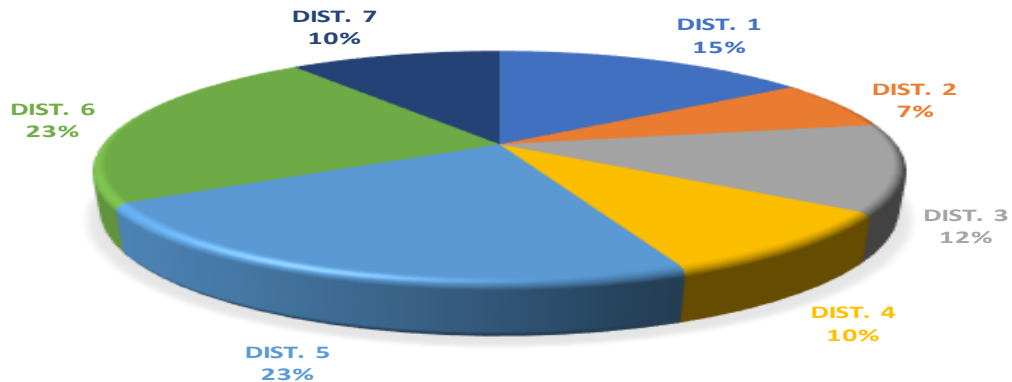

WEEK 21 MAY 17 - 23

DISTRICTS	2020	2019	Total Chng	2020	2019	Total Chng	2020	2019	Total Chng	2020	2019	Total Chng
PART 1 CRIMES	DISTRICT 1			DISTRICT 2			DISTRICT 3			DISTRICT 4		
Murder	0	1	-100%	0	0	N/A	1	0	NC	1	0	NC
Rape	1	3	-67%	1	0	NC	1	1	N/A	0	1	-100%
Robbery	4	5	-20%	0	5	-500%	3	4	-25%	2	7	-71%
Aggravated Assault	23	9	156%	6	21	-71%	20	11	82%	19	24	-21%
Aggravated Battery	1	1	N/A	0	0	N/A	2	0	NC	0	1	-100%
Arson	0	1	-100%	0	0	N/A	0	2	-200%	3	1	200%
Burglary	16	14	14%	5	8	-38%	15	22	-32%	12	26	-54%
Theft/ From Vehicle	35	66	-47%	27	31	-13%	38	50	-24%	24	52	-54%
Theft/ Other	104	103	1%	39	30	30%	61	49	24%	43	45	-4%
Auto Theft	31	45	-31%	17	16	6%	31	27	15%	27	36	-25%
TOTAL CRIMES BY DISTRICTS	215	248	-13%	95	111	-14%	172	166	4%	131	193	-32%

DISTRICTS	2020	2019	Total Chng	2020	2019	Total Chng	2020	2019	Total Chng
PART 1 CRIMES	DISTRICT 5			DISTRICT 6			DISTRICT 7		
Murder	2	2	N/A	1	1	N/A	3	1	200%
Rape	0	2	-200%	1	0	NC	0	0	N/A
Robbery	8	17	-53%	7	28	-75%	2	5	-60%
Aggravated Assault	41	56	-27%	51	38	34%	15	21	-29%
Aggravated Battery	0	2	-200%	0	2	-200%	0	2	-200%
Arson	1	1	N/A	1	2	-50%	0	0	N/A
Burglary	42	48	-13%	18	55	-67%	15	20	-25%
Theft/ From Vehicle	78	86	-9%	39	63	-38%	31	55	-44%
Theft/ Other	105	96	9%	143	141	1%	50	66	-24%
Auto Theft	49	68	-28%	60	54	11%	27	38	-29%
TOTAL CRIMES BY DISTRICTS	326	378	-14%	321	384	-16%	143	208	-31%