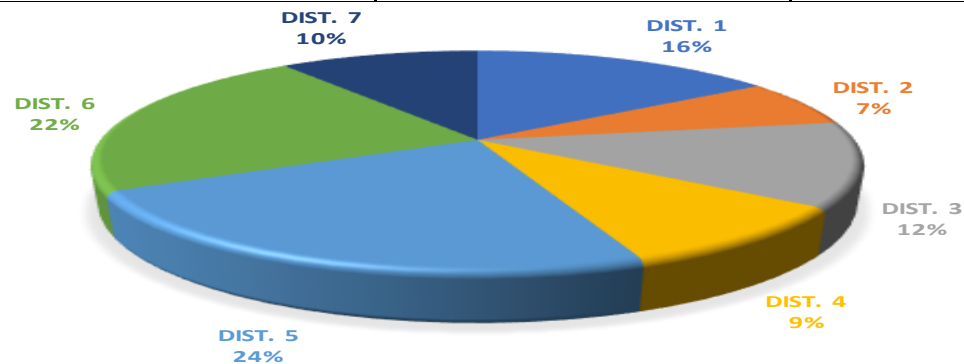

# WEEK 20 MAY 10 -16

DISTRICTS	2020	2019	Total Chng	2020	2019	Total Chng	2020	2019	Total Chng	2020	2019	Total Chng
<b>PART 1 CRIMES</b>	<b>DISTRICT 1</b>			<b>DISTRICT 2</b>			<b>DISTRICT 3</b>			<b>DISTRICT 4</b>		
Murder	0	1	-100%	0	0	N/A	1	0	NC	1	0	NC
Rape	1	3	-67%	1	0	NC	0	1	-100%	0	1	-100%
Robbery	4	4	N/A	0	4	-400%	3	4	-25%	2	6	-67%
Aggravated Assault	23	9	156%	6	19	-68%	19	10	90%	18	24	-25%
Aggravated Battery	1	1	N/A	0	0	N/A	2	0	NC	0	1	-100%
Arson	0	1	-100%	0	0	N/A	0	2	-200%	3	1	200%
Burglary	16	14	14%	5	8	-38%	14	22	-36%	12	24	-50%
Theft/ From Vehicle	34	60	-43%	26	31	-16%	38	48	-21%	23	49	-53%
Theft/ Other	97	96	1%	36	28	29%	58	43	35%	40	43	-7%
Auto Theft	31	45	-31%	17	14	21%	31	26	19%	26	34	-24%
<b>TOTAL CRIMES BY DISTRICTS</b>	207	234	-12%	91	104	-13%	166	156	6%	125	183	-32%

DISTRICTS	2020	2019	Total Chng	2020	2019	Total Chng	2020	2019	Total Chng
<b>PART 1 CRIMES</b>	<b>DISTRICT 5</b>			<b>DISTRICT 6</b>			<b>DISTRICT 7</b>		
Murder	2	2	N/A	1	1	N/A	3	0	NC
Rape	0	2	-200%	1	0	NC	0	0	N/A
Robbery	8	17	-53%	7	26	-73%	2	5	-60%
Aggravated Assault	41	51	-20%	51	36	42%	15	21	-29%
Aggravated Battery	0	2	-200%	0	2	-200%	0	2	-200%
Arson	1	1	N/A	1	2	-50%	0	0	N/A
Burglary	41	48	-15%	16	54	-70%	13	18	-28%
Theft/ From Vehicle	74	79	-6%	37	59	-37%	29	50	-42%
Theft/ Other	102	84	21%	127	132	-4%	47	64	-27%
Auto Theft	46	63	-27%	56	52	8%	26	37	-30%
<b>TOTAL CRIMES BY DISTRICTS</b>	315	349	-10%	297	364	-18%	135	197	-31%