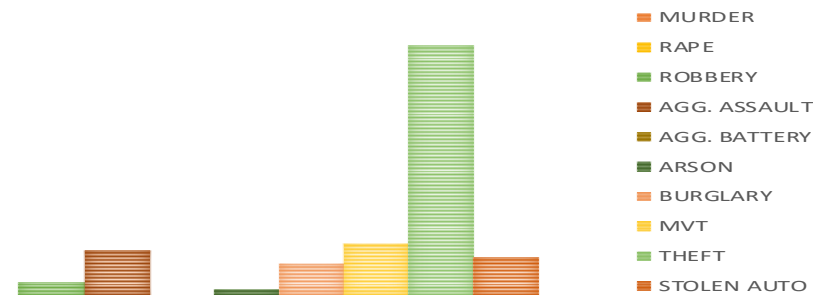

WEEK 20 MAY 10 -16

DISTRICTS	2020	2019	Total Chng	2020	2019	Total Chng	2020	2019	Total Chng	2020	2019	Total Chng
PART 1 CRIMES	DISTRICT 1			DISTRICT 2			DISTRICT 3			DISTRICT 4		
Murder	0	1	-100%	0	0	N/A	1	0	NC	1	0	NC
Rape	1	3	-67%	1	0	NC	0	1	-100%	0	1	-100%
Robbery	4	4	N/A	0	4	-400%	3	4	-25%	2	6	-67%
Aggravated Assault	23	9	156%	6	19	-68%	19	10	90%	18	24	-25%
Aggravated Battery	1	1	N/A	0	0	N/A	2	0	NC	0	1	-100%
Arson	0	1	-100%	0	0	N/A	0	2	-200%	3	1	200%
Burglary	16	14	14%	5	8	-38%	14	22	-36%	12	24	-50%
Theft/ From Vehicle	34	60	-43%	26	31	-16%	38	48	-21%	23	49	-53%
Theft/ Other	97	96	1%	36	28	29%	58	43	35%	40	43	-7%
Auto Theft	31	45	-31%	17	14	21%	31	26	19%	26	34	-24%
TOTAL CRIMES BY DISTRICTS	207	234	-12%	91	104	-13%	166	156	6%	125	183	-32%

DISTRICTS	2020	2019	Total Chng	2020	2019	Total Chng	2020	2019	Total Chng
PART 1 CRIMES	DISTRICT 5			DISTRICT 6			DISTRICT 7		
Murder	2	2	N/A	1	1	N/A	3	0	NC
Rape	0	2	-200%	1	0	NC	0	0	N/A
Robbery	8	17	-53%	7	26	-73%	2	5	-60%
Aggravated Assault	41	51	-20%	51	36	42%	15	21	-29%
Aggravated Battery	0	2	-200%	0	2	-200%	0	2	-200%
Arson	1	1	N/A	1	2	-50%	0	0	N/A
Burglary	41	48	-15%	16	54	-70%	13	18	-28%
Theft/ From Vehicle	74	79	-6%	37	59	-37%	29	50	-42%
Theft/ Other	102	84	21%	127	132	-4%	47	64	-27%
Auto Theft	46	63	-27%	56	52	8%	26	37	-30%
TOTAL CRIMES BY DISTRICTS	315	349	-10%	297	364	-18%	135	197	-31%

INCIDENTS

*INCREASE
*DECREASE