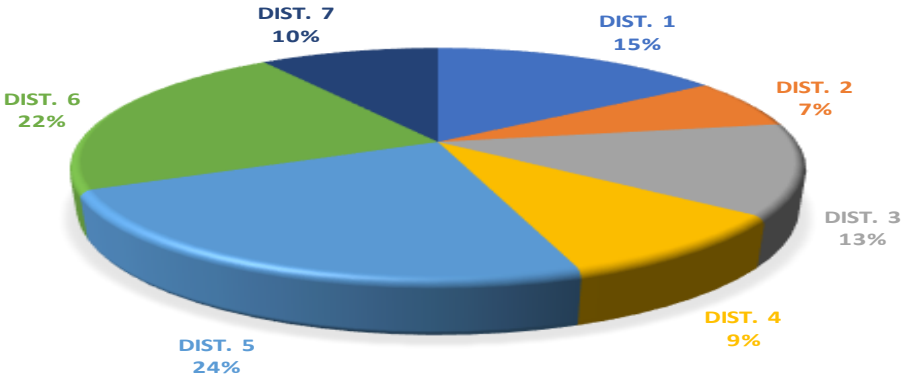

# WEEK 19    MAY 3 -9

DISTRICTS	2020	2019	Total Chng	2020	2019	Total Chng	2020	2019	Total Chng	2020	2019	Total Chng
<b>PART 1 CRIMES</b>	<b>DISTRICT 1</b>			<b>DISTRICT 2</b>			<b>DISTRICT 3</b>			<b>DISTRICT 4</b>		
Murder	0	1	-100%	0	0	N/A	1	0	NC	1	0	NC
Rape	1	3	-67%	0	0	N/A	0	1	-100%	0	1	-100%
Robbery	4	4	N/A	0	4	-400%	3	4	-25%	2	6	-67%
Aggravated Assault	22	9	144%	6	19	-68%	19	9	111%	16	24	-33%
Aggravated Battery	1	1	N/A	0	0	N/A	2	0	NC	0	1	-100%
Arson	0	1	-100%	0	0	N/A	0	2	-200%	3	1	200%
Burglary	16	12	-33%	4	7	-43%	14	22	-36%	12	24	-50%
Theft/ From Vehicle	34	56	-39%	25	30	-17%	37	46	-20%	23	47	-51%
Theft/ Other	88	96	-8%	35	28	25%	55	41	34%	39	42	-7%
Auto Theft	31	43	-30%	17	13	31%	31	25	24%	25	32	-22%
<b>TOTAL CRIMES BY DISTRICTS</b>	197	226	-13%	87	101	-14%	162	150	8%	121	178	-32%

DISTRICTS	2020	2019	Total Chng	2020	2019	Total Chng	2020	2019	Total Chng
<b>PART 1 CRIMES</b>	<b>DISTRICT 5</b>			<b>DISTRICT 6</b>			<b>DISTRICT 7</b>		
Murder	2	2	N/A	1	1	N/A	3	0	NC
Rape	0	1	-100%	1	0	NC	0	0	N/A
Robbery	7	16	-56%	7	26	-73%	2	5	-60%
Aggravated Assault	40	51	-22%	49	36	36%	14	18	-22%
Aggravated Battery	0	2	-200%	0	1	-100%	0	2	-200%
Arson	1	1	N/A	1	2	-50%	0	0	N/A
Burglary	40	46	-13%	14	50	-72%	12	17	-29%
Theft/ From Vehicle	72	76	-5%	36	58	-38%	26	47	-45%
Theft/ Other	94	80	18%	116	121	-4%	41	58	-29%
Auto Theft	45	58	-22%	55	51	8%	23	36	-36%
<b>TOTAL CRIMES BY DISTRICTS</b>	301	333	-10%	280	346	-19%	121	183	-34%