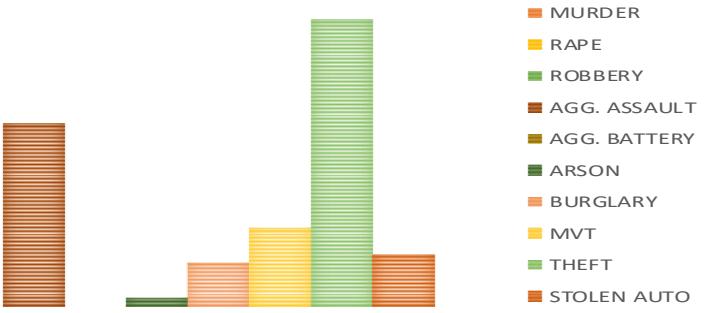

WEEK 19   MAY 3 -9

DISTRICTS	2020	2019	Total Chng	2020	2019	Total Chng	2020	2019	Total Chng	2020	2019	Total Chng
PART 1 CRIMES	DISTRICT 1			DISTRICT 2			DISTRICT 3			DISTRICT 4		
Murder	0	1	-100%	0	0	N/A	1	0	NC	1	0	NC
Rape	1	3	-67%	0	0	N/A	0	1	-100%	0	1	-100%
Robbery	4	4	N/A	0	4	-400%	3	4	-25%	2	6	-67%
Aggravated Assault	22	9	144%	6	19	-68%	19	9	111%	16	24	-33%
Aggravated Battery	1	1	N/A	0	0	N/A	2	0	NC	0	1	-100%
Arson	0	1	-100%	0	0	N/A	0	2	-200%	3	1	200%
Burglary	16	12	-33%	4	7	-43%	14	22	-36%	12	24	-50%
Theft/ From Vehicle	34	56	-39%	25	30	-17%	37	46	-20%	23	47	-51%
Theft/ Other	88	96	-8%	35	28	25%	55	41	34%	39	42	-7%
Auto Theft	31	43	-30%	17	13	31%	31	25	24%	25	32	-22%
TOTAL CRIMES BY DISTRICTS	197	226	-13%	87	101	-14%	162	150	8%	121	178	-32%

DISTRICTS	2020	2019	Total Chng	2020	2019	Total Chng	2020	2019	Total Chng
PART 1 CRIMES	DISTRICT 5			DISTRICT 6			DISTRICT 7		
Murder	2	2	N/A	1	1	N/A	3	0	NC
Rape	0	1	-100%	1	0	NC	0	0	N/A
Robbery	7	16	-56%	7	26	-73%	2	5	-60%
Aggravated Assault	40	51	-22%	49	36	36%	14	18	-22%
Aggravated Battery	0	2	-200%	0	1	-100%	0	2	-200%
Arson	1	1	N/A	1	2	-50%	0	0	N/A
Burglary	40	46	-13%	14	50	-72%	12	17	-29%
Theft/ From Vehicle	72	76	-5%	36	58	-38%	26	47	-45%
Theft/ Other	94	80	18%	116	121	-4%	41	58	-29%
Auto Theft	45	58	-22%	55	51	8%	23	36	-36%
TOTAL CRIMES BY DISTRICTS	301	333	-10%	280	346	-19%	121	183	-34%

INCIDENTS

*INCREASE