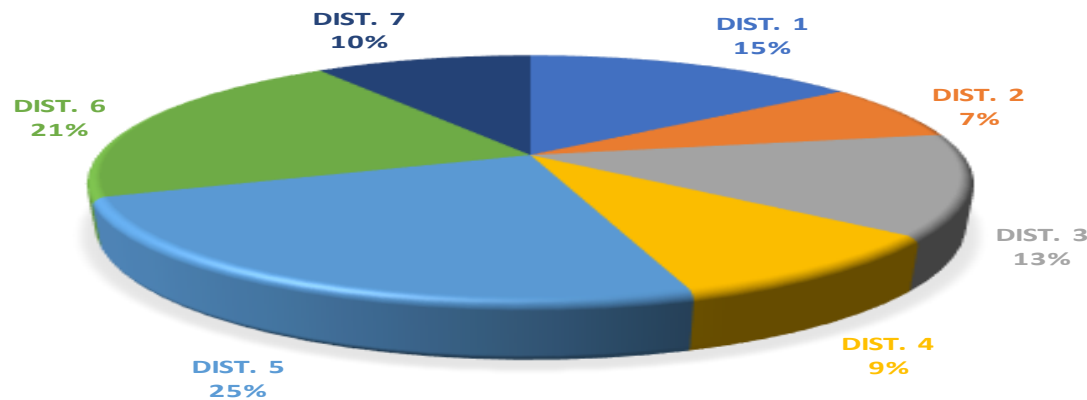

# WEEK 16 APRIL 12 - 18

DISTRICTS	2020	2019	Total Chng	2020	2019	Total Chng	2020	2019	Total Chng	2020	2019	Total Chng
<b>PART 1 CRIMES</b>	<b>DISTRICT 1</b>			<b>DISTRICT 2</b>			<b>DISTRICT 3</b>			<b>DISTRICT 4</b>		
Murder	0	1	-100%	0	0	N/A	1	0	N/A	1	0	NC
Rape	1	3	-67%	0	0	N/A	0	1	-100%	0	1	-100%
Robbery	3	3	N/A	0	2	-200%	3	4	-25%	2	8	-75%
Aggravated Assault	17	5	240%	7	13	-46%	19	6	217%	5	14	-64%
Aggravated Battery	1	1	N/A	0	0	N/A	2	0	NC	1	1	N/A
Arson	0	1	-100%	0	0	N/A	0	1	-100%	2	3	-33%
Burglary	15	8	88%	4	6	-33%	13	18	-28%	10	18	-44%
Theft/ From Vehicle	30	40	-25%	24	19	26%	36	35	3%	21	43	-51%
Theft/ Other	66	82	-20%	29	20	45%	45	36	25%	37	38	-3%
Auto Theft	28	37	-24%	16	10	60%	26	26	N/A	24	30	-20%
<b>TOTAL CRIMES BY DISTRICTS</b>	161	181	-11%	80	70	14%	145	127	14%	103	156	-34%

DISTRICTS	2020	2019	Total Chng	2020	2019	Total Chng	2020	2019	Total Chng
<b>PART 1 CRIMES</b>	<b>DISTRICT 5</b>			<b>DISTRICT 6</b>			<b>DISTRICT 7</b>		
Murder	1	1	N/A	1	1	N/A	3	0	NC
Rape	0	1	-100%	1	0	NC	0	0	N/A
Robbery	6	14	-57%	6	22	-73%	2	4	-50%
Aggravated Assault	29	30	-3%	38	26	46%	11	12	-8%
Aggravated Battery	0	1	-100%	0	1	-100%	0	2	-200%
Arson	1	1	N/A	1	1	N/A	0	0	N/A
Burglary	38	40	-5%	12	40	-70%	9	13	-31%
Theft/ From Vehicle	65	63	3%	31	47	-34%	26	37	-30%
Theft/ Other	90	63	43%	87	99	-12%	31	46	-33%
Auto Theft	37	50	-26%	50	40	25%	22	32	-31%
<b>TOTAL CRIMES BY DISTRICTS</b>	267	264	1%	227	277	-18%	104	146	-29%