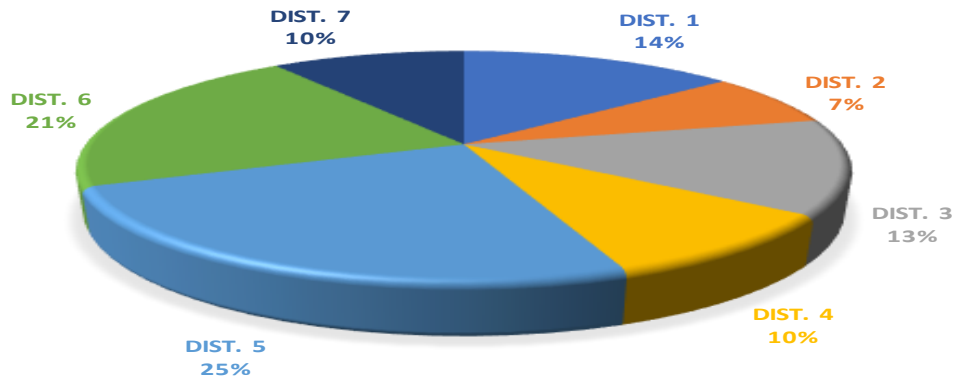

# WEEK 15 APRIL 5 - 11

DISTRICTS	2020	2019	Total Chng	2020	2019	Total Chng	2020	2019	Total Chng	2020	2019	Total Chng
<b>PART 1 CRIMES</b>	<b>DISTRICT 1</b>			<b>DISTRICT 2</b>			<b>DISTRICT 3</b>			<b>DISTRICT 4</b>		
Murder	0	1	-100%	0	0	N/A	1	0	N/A	1	0	NC
Rape	1	3	-67%	0	0	N/A	0	1	-100%	0	1	-100%
Robbery	3	3	N/A	0	2	-200%	3	3	N/A	1	7	-88%
Aggravated Assault	8	5	60%	7	13	-46%	19	6	217%	6	14	-57%
Aggravated Battery	1	1	N/A	0	0	N/A	2	0	NC	1	1	N/A
Arson	0	1	-100%	0	0	N/A	0	1	-100%	2	3	-33%
Burglary	14	8	75%	4	6	-33%	13	18	-28%	10	18	-44%
Theft/ From Vehicle	29	39	-26%	23	18	28%	33	32	6%	20	38	-47%
Theft/ Other	62	76	-18%	28	17	71%	43	36	19%	35	37	-5%
Auto Theft	28	37	-24%	15	9	67%	25	24	4%	23	29	-20%
<b>TOTAL CRIMES BY DISTRICTS</b>	146	174	-16%	77	65	18%	139	121	15%	99	148	-33%

DISTRICTS	2020	2019	Total Chng	2020	2019	Total Chng	2020	2019	Total Chng
<b>PART 1 CRIMES</b>	<b>DISTRICT 5</b>			<b>DISTRICT 6</b>			<b>DISTRICT 7</b>		
Murder	1	1	N/A	1	1	N/A	3	0	NC
Rape	0	1	-100%	1	0	NC	0	0	N/A
Robbery	6	14	-57%	6	21	-71%	2	4	-50%
Aggravated Assault	29	30	-3%	38	26	46%	11	12	-8%
Aggravated Battery	0	1	-100%	0	1	-100%	0	2	-200%
Arson	1	1	N/A	1	1	N/A	0	0	N/A
Burglary	36	40	-10%	12	40	-70%	9	13	-31%
Theft/ From Vehicle	63	58	9%	30	44	-32%	26	36	-28%
Theft/ Other	89	60	50%	80	95	-16%	30	43	-30%
Auto Theft	35	47	-26%	50	37	35%	21	29	-24%
<b>TOTAL CRIMES BY DISTRICTS</b>	260	253	3%	219	266	-18%	102	139	-27%