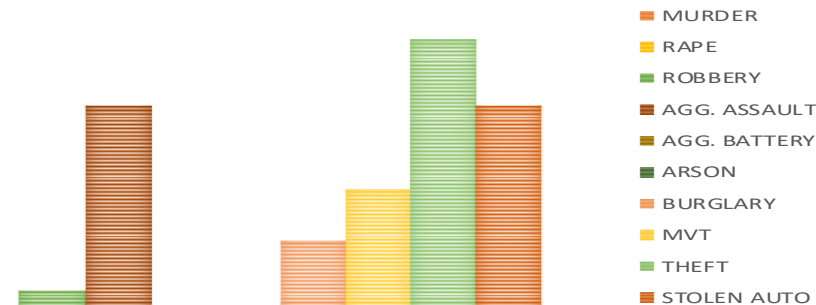

WEEK 15 APRIL 5 - 11

DISTRICTS	2020	2019	Total Chng	2020	2019	Total Chng	2020	2019	Total Chng	2020	2019	Total Chng
PART 1 CRIMES	DISTRICT 1			DISTRICT 2			DISTRICT 3			DISTRICT 4		
Murder	0	1	-100%	0	0	N/A	1	0	N/A	1	0	NC
Rape	1	3	-67%	0	0	N/A	0	1	-100%	0	1	-100%
Robbery	3	3	N/A	0	2	-200%	3	3	N/A	1	7	-88%
Aggravated Assault	8	5	60%	7	13	-46%	19	6	217%	6	14	-57%
Aggravated Battery	1	1	N/A	0	0	N/A	2	0	NC	1	1	N/A
Arson	0	1	-100%	0	0	N/A	0	1	-100%	2	3	-33%
Burglary	14	8	75%	4	6	-33%	13	18	-28%	10	18	-44%
Theft/ From Vehicle	29	39	-26%	23	18	28%	33	32	6%	20	38	-47%
Theft/ Other	62	76	-18%	28	17	71%	43	36	19%	35	37	-5%
Auto Theft	28	37	-24%	15	9	67%	25	24	4%	23	29	-20%
TOTAL CRIMES BY DISTRICTS	146	174	-16%	77	65	18%	139	121	15%	99	148	-33%

DISTRICTS	2020	2019	Total Chng	2020	2019	Total Chng	2020	2019	Total Chng
PART 1 CRIMES	DISTRICT 5			DISTRICT 6			DISTRICT 7		
Murder	1	1	N/A	1	1	N/A	3	0	NC
Rape	0	1	-100%	1	0	NC	0	0	N/A
Robbery	6	14	-57%	6	21	-71%	2	4	-50%
Aggravated Assault	29	30	-3%	38	26	46%	11	12	-8%
Aggravated Battery	0	1	-100%	0	1	-100%	0	2	-200%
Arson	1	1	N/A	1	1	N/A	0	0	N/A
Burglary	36	40	-10%	12	40	-70%	9	13	-31%
Theft/ From Vehicle	63	58	9%	30	44	-32%	26	36	-28%
Theft/ Other	89	60	50%	80	95	-16%	30	43	-30%
Auto Theft	35	47	-26%	50	37	35%	21	29	-24%
TOTAL CRIMES BY DISTRICTS	260	253	3%	219	266	-18%	102	139	-27%

INCIDENTS

*INCREASE
*DECREASE