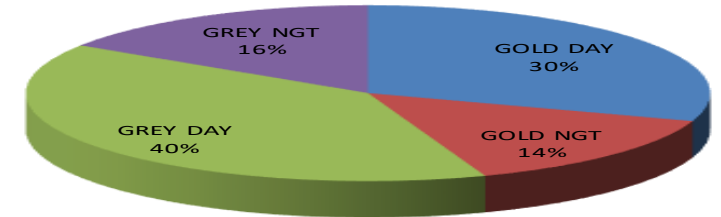

CRIME OCCURRENCES for WEEK 38 9/15/2019 - 9/21/2019

Crime by DAY

7 DAY COMPSTAT								PREVIOUS WEEK	
	Sunday	Monday	Tuesday	Wednesday	Thursday	Friday	Saturday	Total	
AGG ASSAULT-GUN				2	1			3	4
AGG ASSAULT-OTHER WEAPON				1				1	2
AGG BATTERY								0	0
BURGLARY-FORCED ENTRY-RESIDENCE		1	2	3				6	11
BURGLARY-FORCED ENTRY-NONRESIDENCE			1					1	1
BURGLARY-NO FORCED ENTRY RESIDENCE	1				1			2	0
BURGLARY-NO FORCE ENTRY-NONRESIDENCE								0	0
ARSON								0	0
MURDER								0	0
RAPE			1		1	1		3	0
ROBBERY-BUSINESS								0	1
ROBBERY-STREET	1	1						2	0
THEFT-ARTICLES FROM VEHICLE	3	3	2	3	1		2	14	23
THEFT-OTHER OFFENSES	7	3	10	3	5	3	2	33	28
THEFT BY TAKING AUTO		1		4	1		1	7	15
Totals	12	9	16	16	10	4	5	72	85

-15%

Crime by WATCH

	Gold Day	Gold Ngt	Grey Day	Grey Ngt	UNKWN	Total
AGG ASSAULT-GUN			3			3
AGG ASSAULT-OTHER WEAPON			1			1
AGG BATTERY						0
BURGLARY-FORCED ENTRY-RESIDENCE	1	1	3		1	6
BURGLARY-FORCED ENTRY-NONRESIDENCE					1	1
BURGLARY-NO FORCED ENTRY RESIDENCE			1			1
BURGLARY-NO FORCE ENTRY-NONRESIDENCE		1				1
ARSON						0
MURDER						0
RAPE	1	1	1			3
ROBBERY-BUSINESS						0
ROBBERY-STREET				2		2
THEFT-ARTICLES FROM VEHICLE	3	3	4	2	2	14
THEFT-OTHER OFFENSES	12	3	10	3	5	33
THEFT BY TAKING AUTO	2		2	3		7
Totals	19	9	25	10	9	72

* UNKNOWN SHIFT ACTIVITY

Crime By Watch

Crime by MONTH

28 DAY COMPSTAT								
	Sunday	Monday	Tuesday	Wednesday	Thursday	Friday	Saturday	Total
AGG ASSAULT-GUN	3	1		6	2	1		13
AGG ASSAULT-OTHER WEAPON			2	2	1	2	1	8
AGG BATTERY								0
BURGLARY-FORCED ENTRY-RESIDENCE	2	5	10	8	5	3	2	35
BURGLARY-FORCED ENTRY-NONRESIDENCE			1			1		2
BURGLARY-NO FORCED ENTRY RESIDENCE	2			2	1	1	1	7
BURGLARY-NO FORCE ENTRY-NONRESIDENCE								0
ARSON			1					1
MURDER								0
RAPE			1		1	1		3
ROBBERY-BUSINESS		2		1				3
ROBBERY-STREET	2	2			1			5
THEFT-ARTICLES FROM VEHICLE	10	12	5	17	5	11	17	77
THEFT-OTHER OFFENSES	13	12	18	14	17	13	10	97
THEFT BY TAKING AUTO	10	9	2	10	5	6	4	46
Totals	42	43	40	60	38	39	35	297